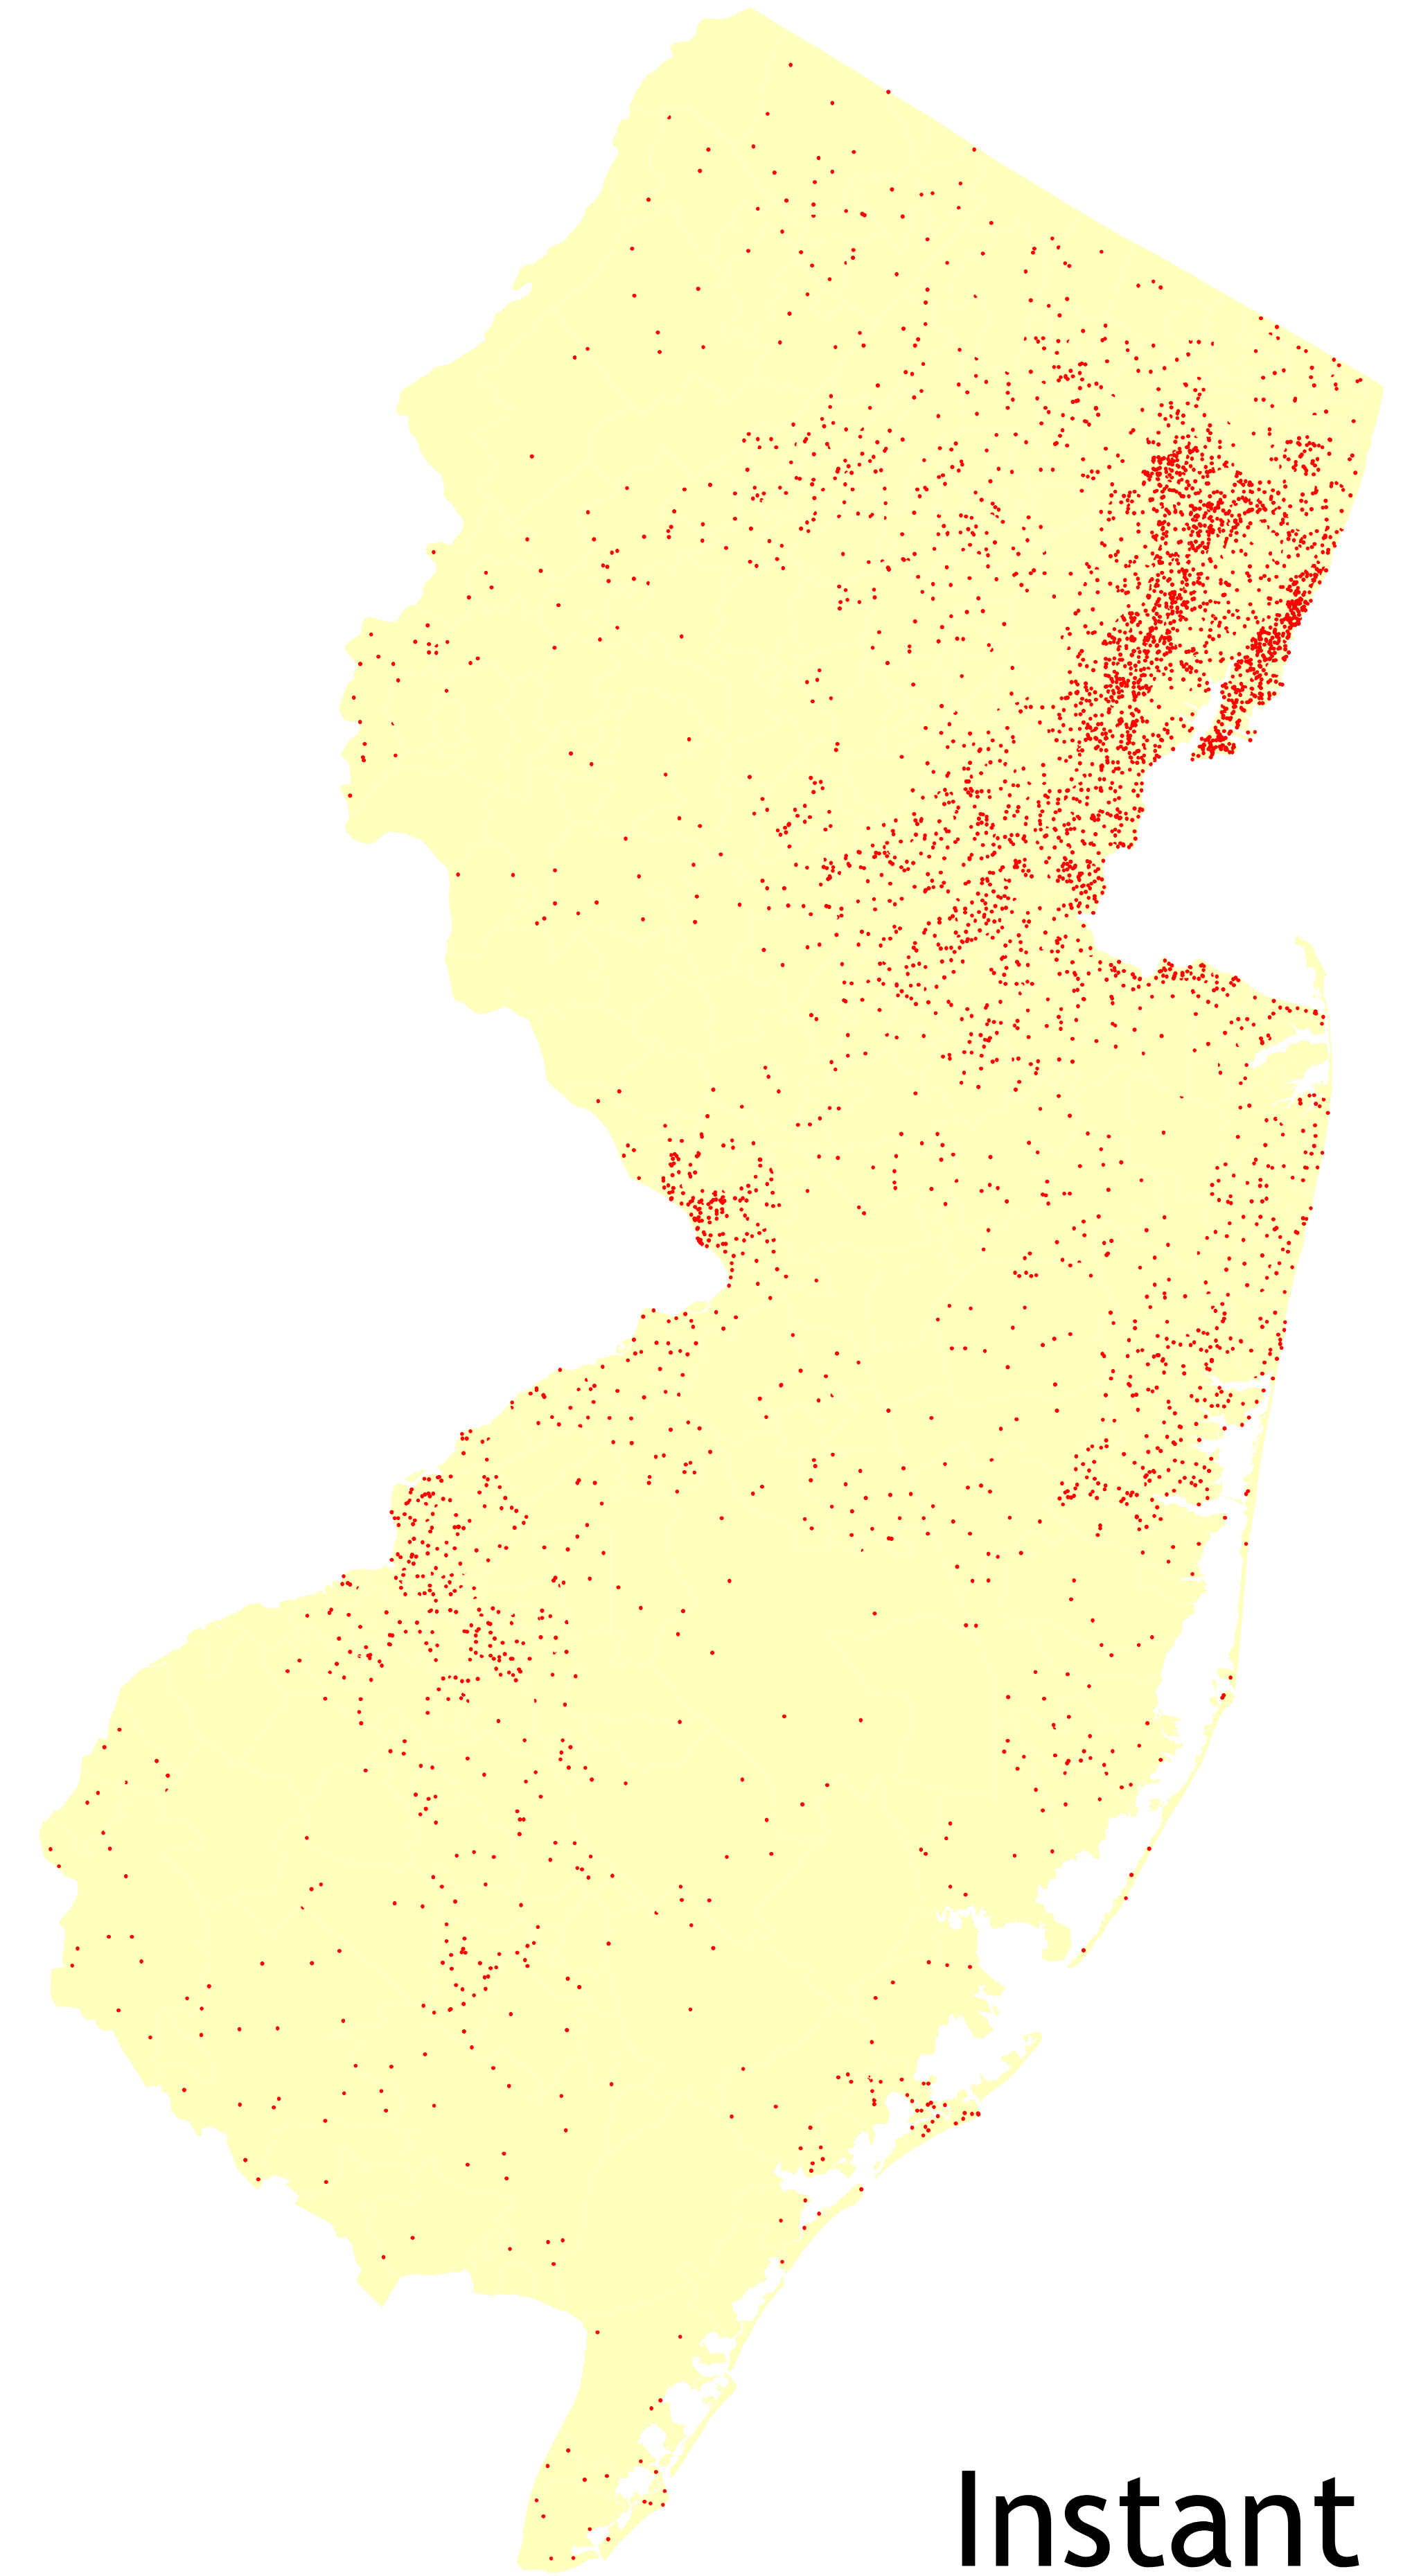

NJ Lottery Winner Distribution by ZIP Code

Data was collected from the NJ Lottery Commission Website on 18 November 2003. The data was joined with a ZIP Code polygon layer and a location quotient was performed on the data.

John J Reiser

Scale is 1:550,000

One Dot
Represents
One Winner

Pick Six

Instant Win