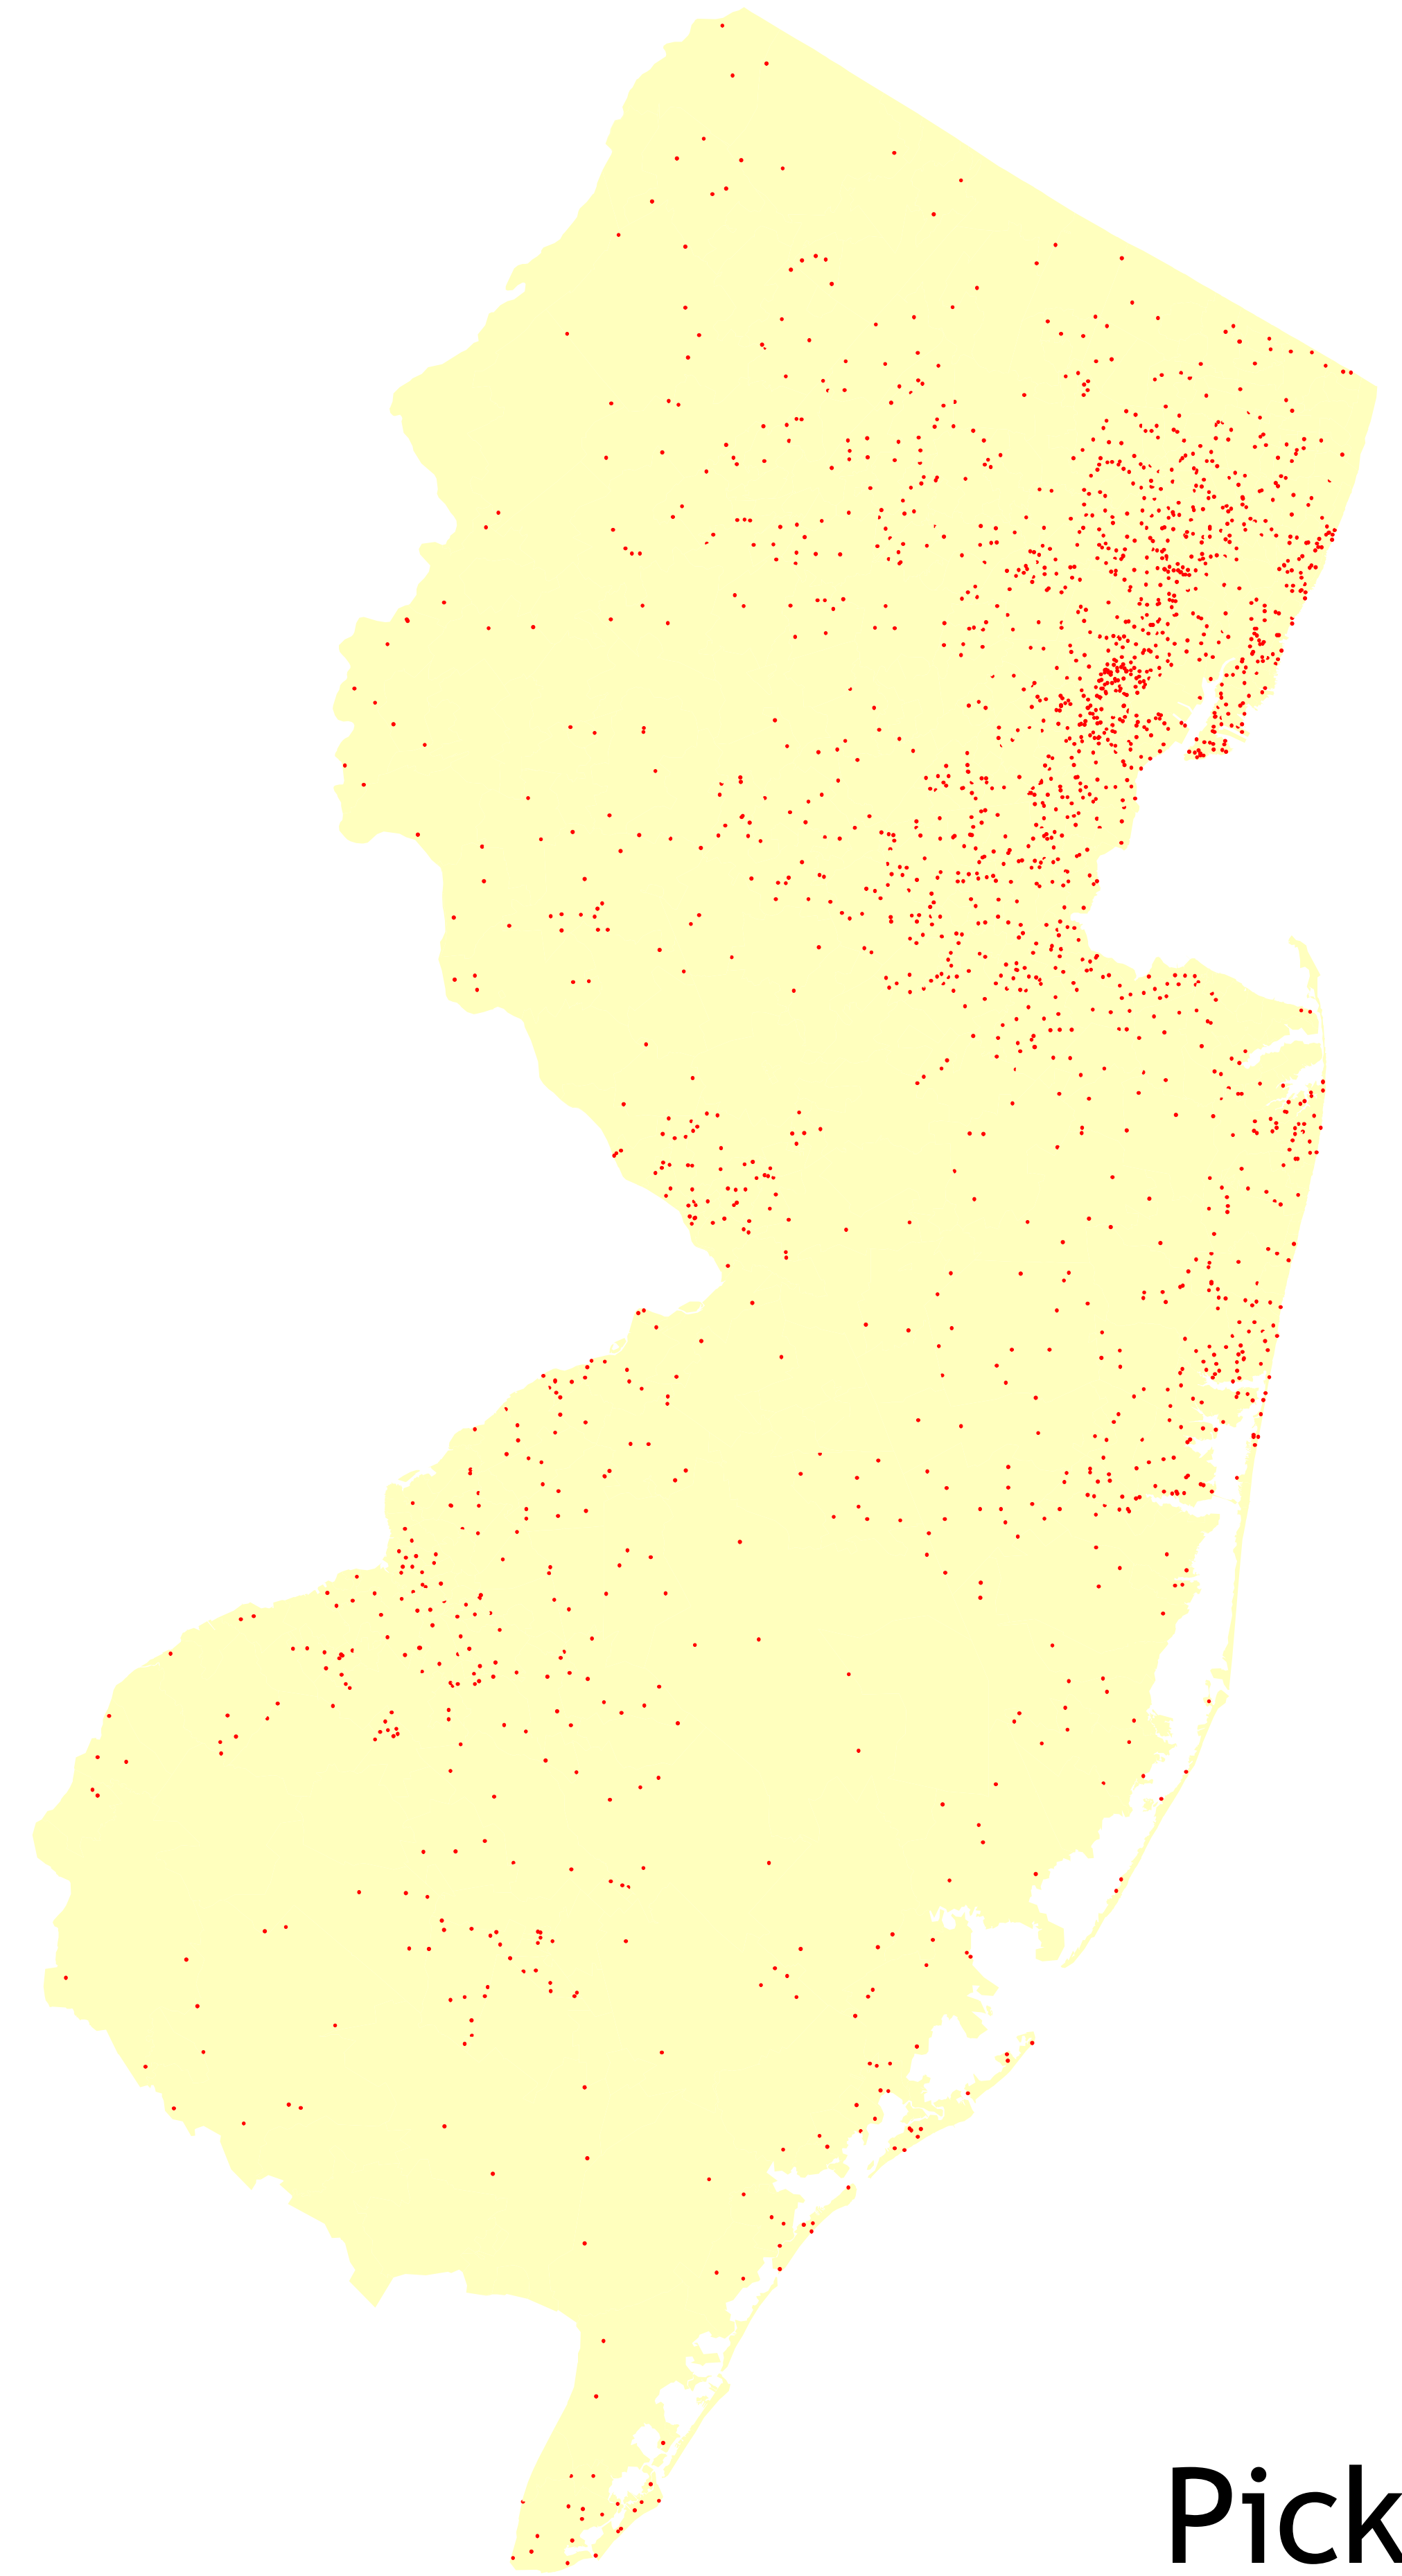

NJ Lottery Winner Distribution by ZIP Code

Data was collected from the NJ Lottery Commission Website on 18 November 2003. The data was joined with a ZIP Code polygon layer and a location quotient was performed on the data.

John J Reiser

Scale is 1:550,000

One Dot
Represents
One Winner

Pick Six

Instant Win