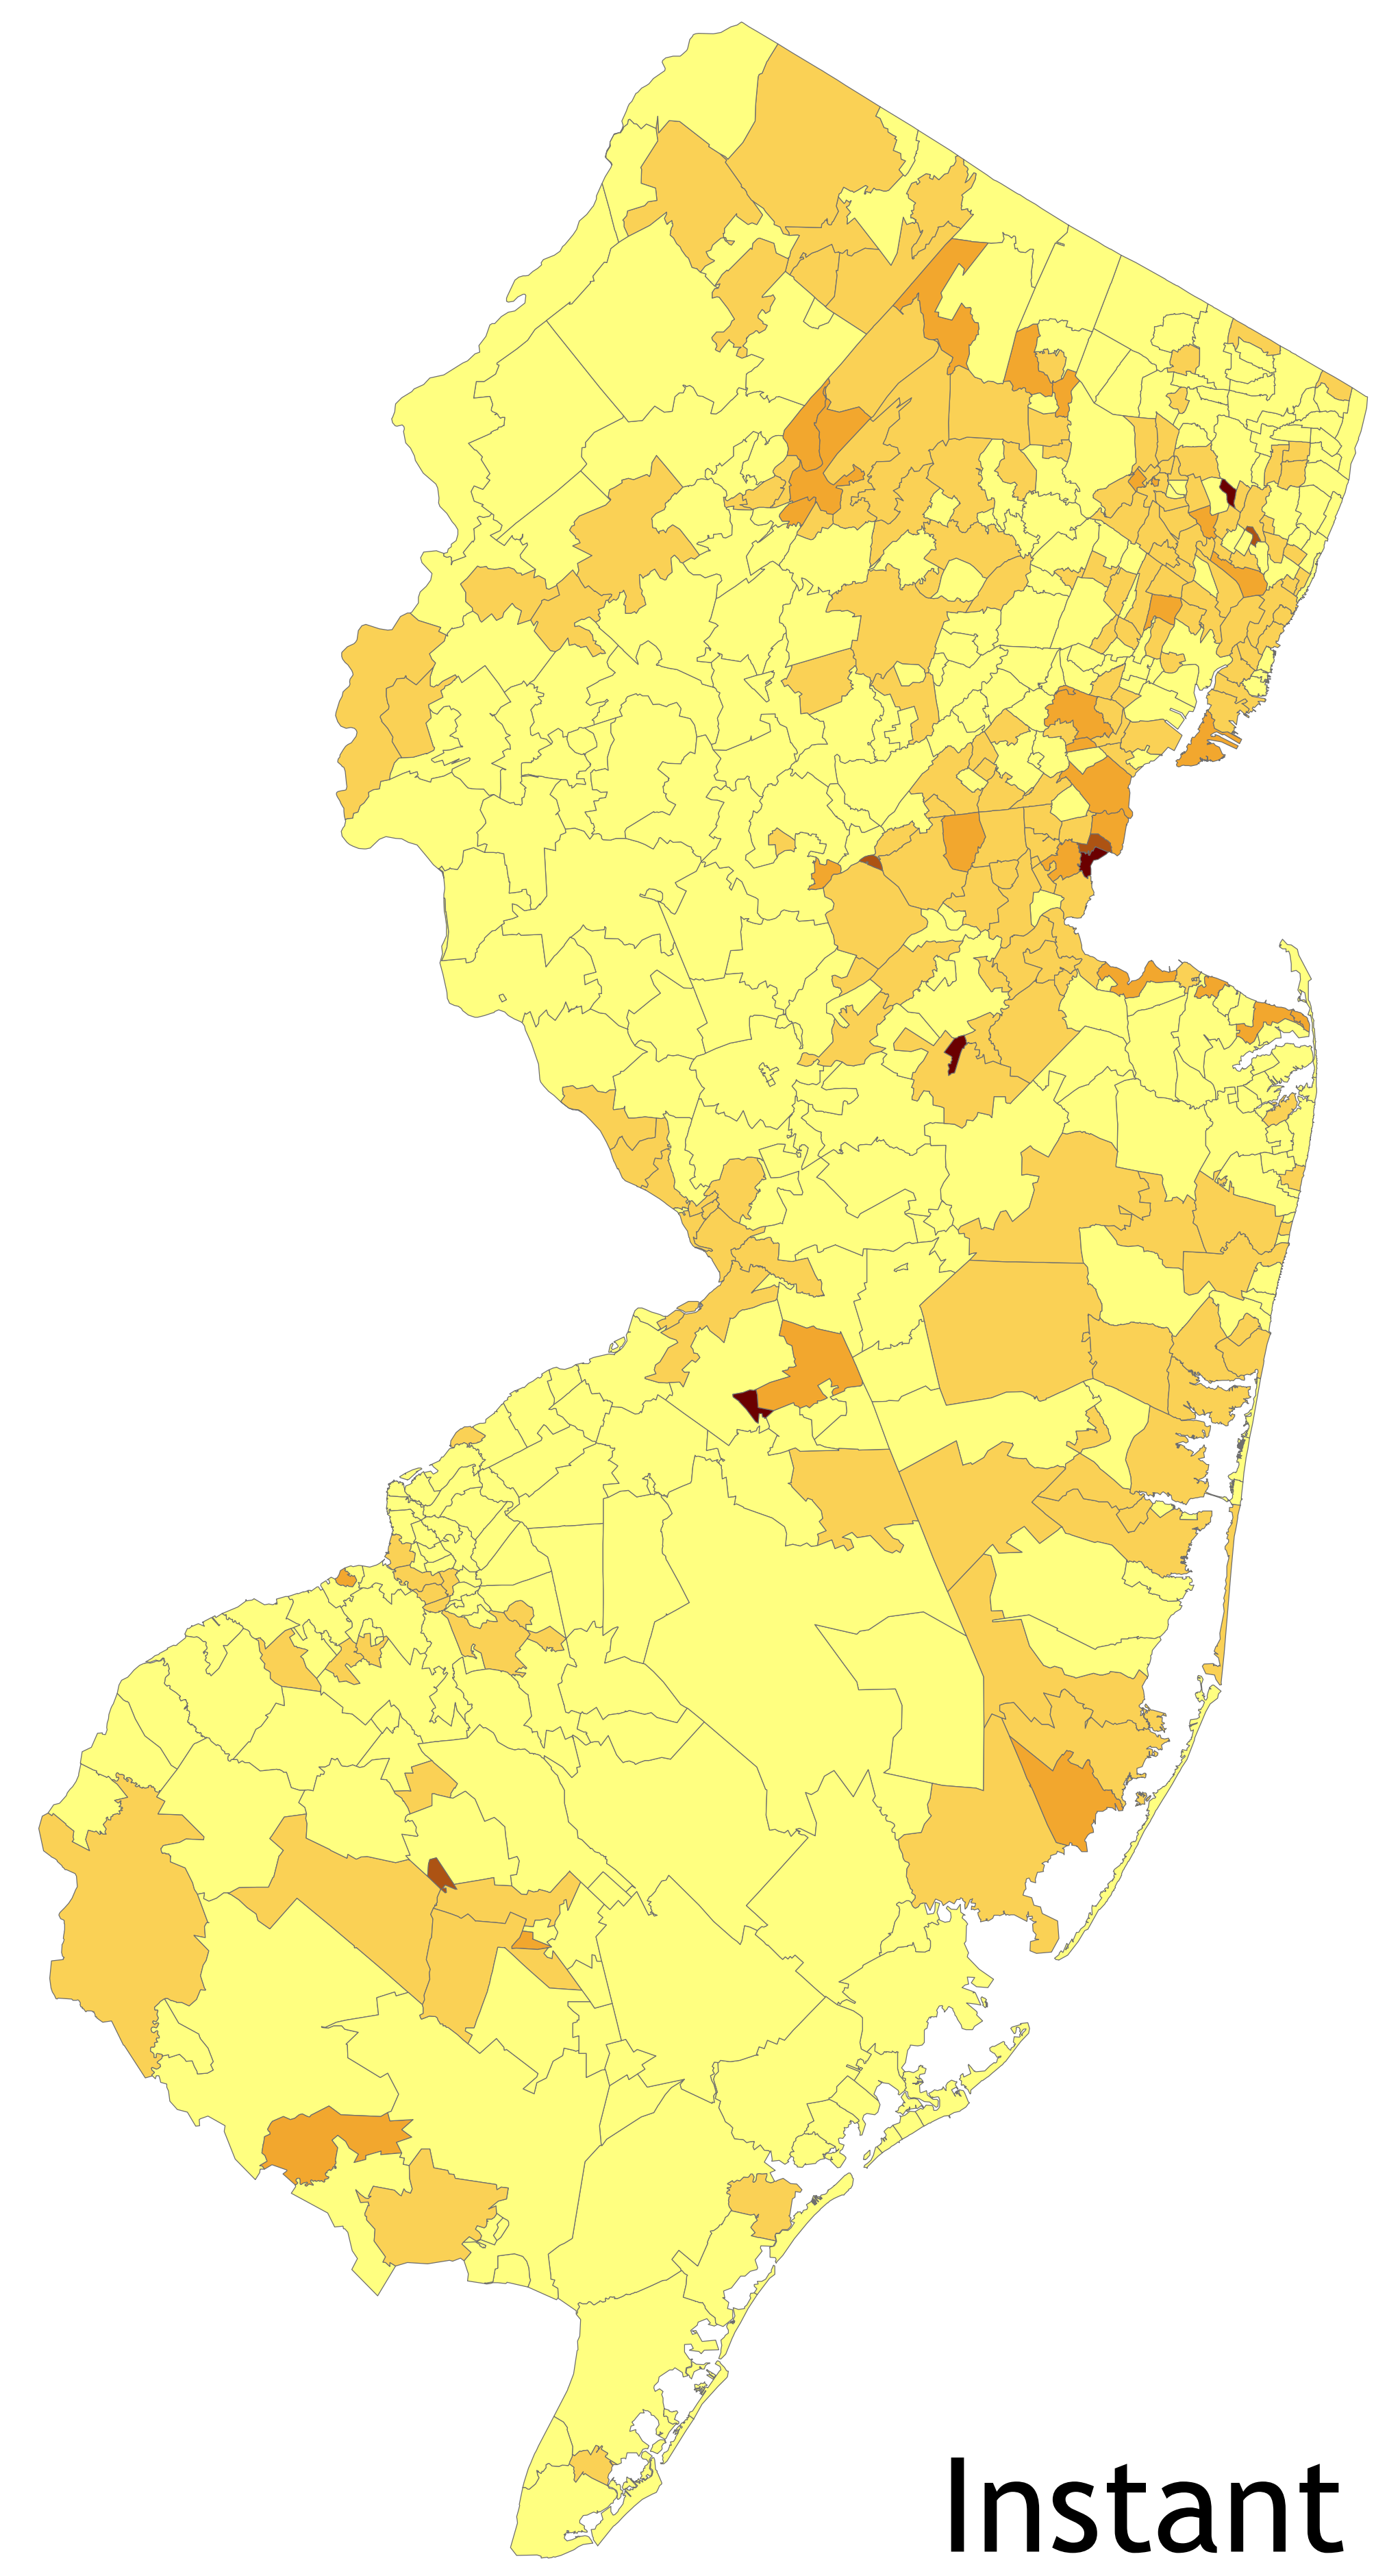

NJ Lottery Winner Distribution by ZIP Code

Data was collected from the NJ Lottery Commission Website on 18 November 2003. The data was joined with a ZIP Code polygon layer and a location quotient was performed on the data.

John J Reiser

Scale is 1:550,000

Pick Six

Instant Win