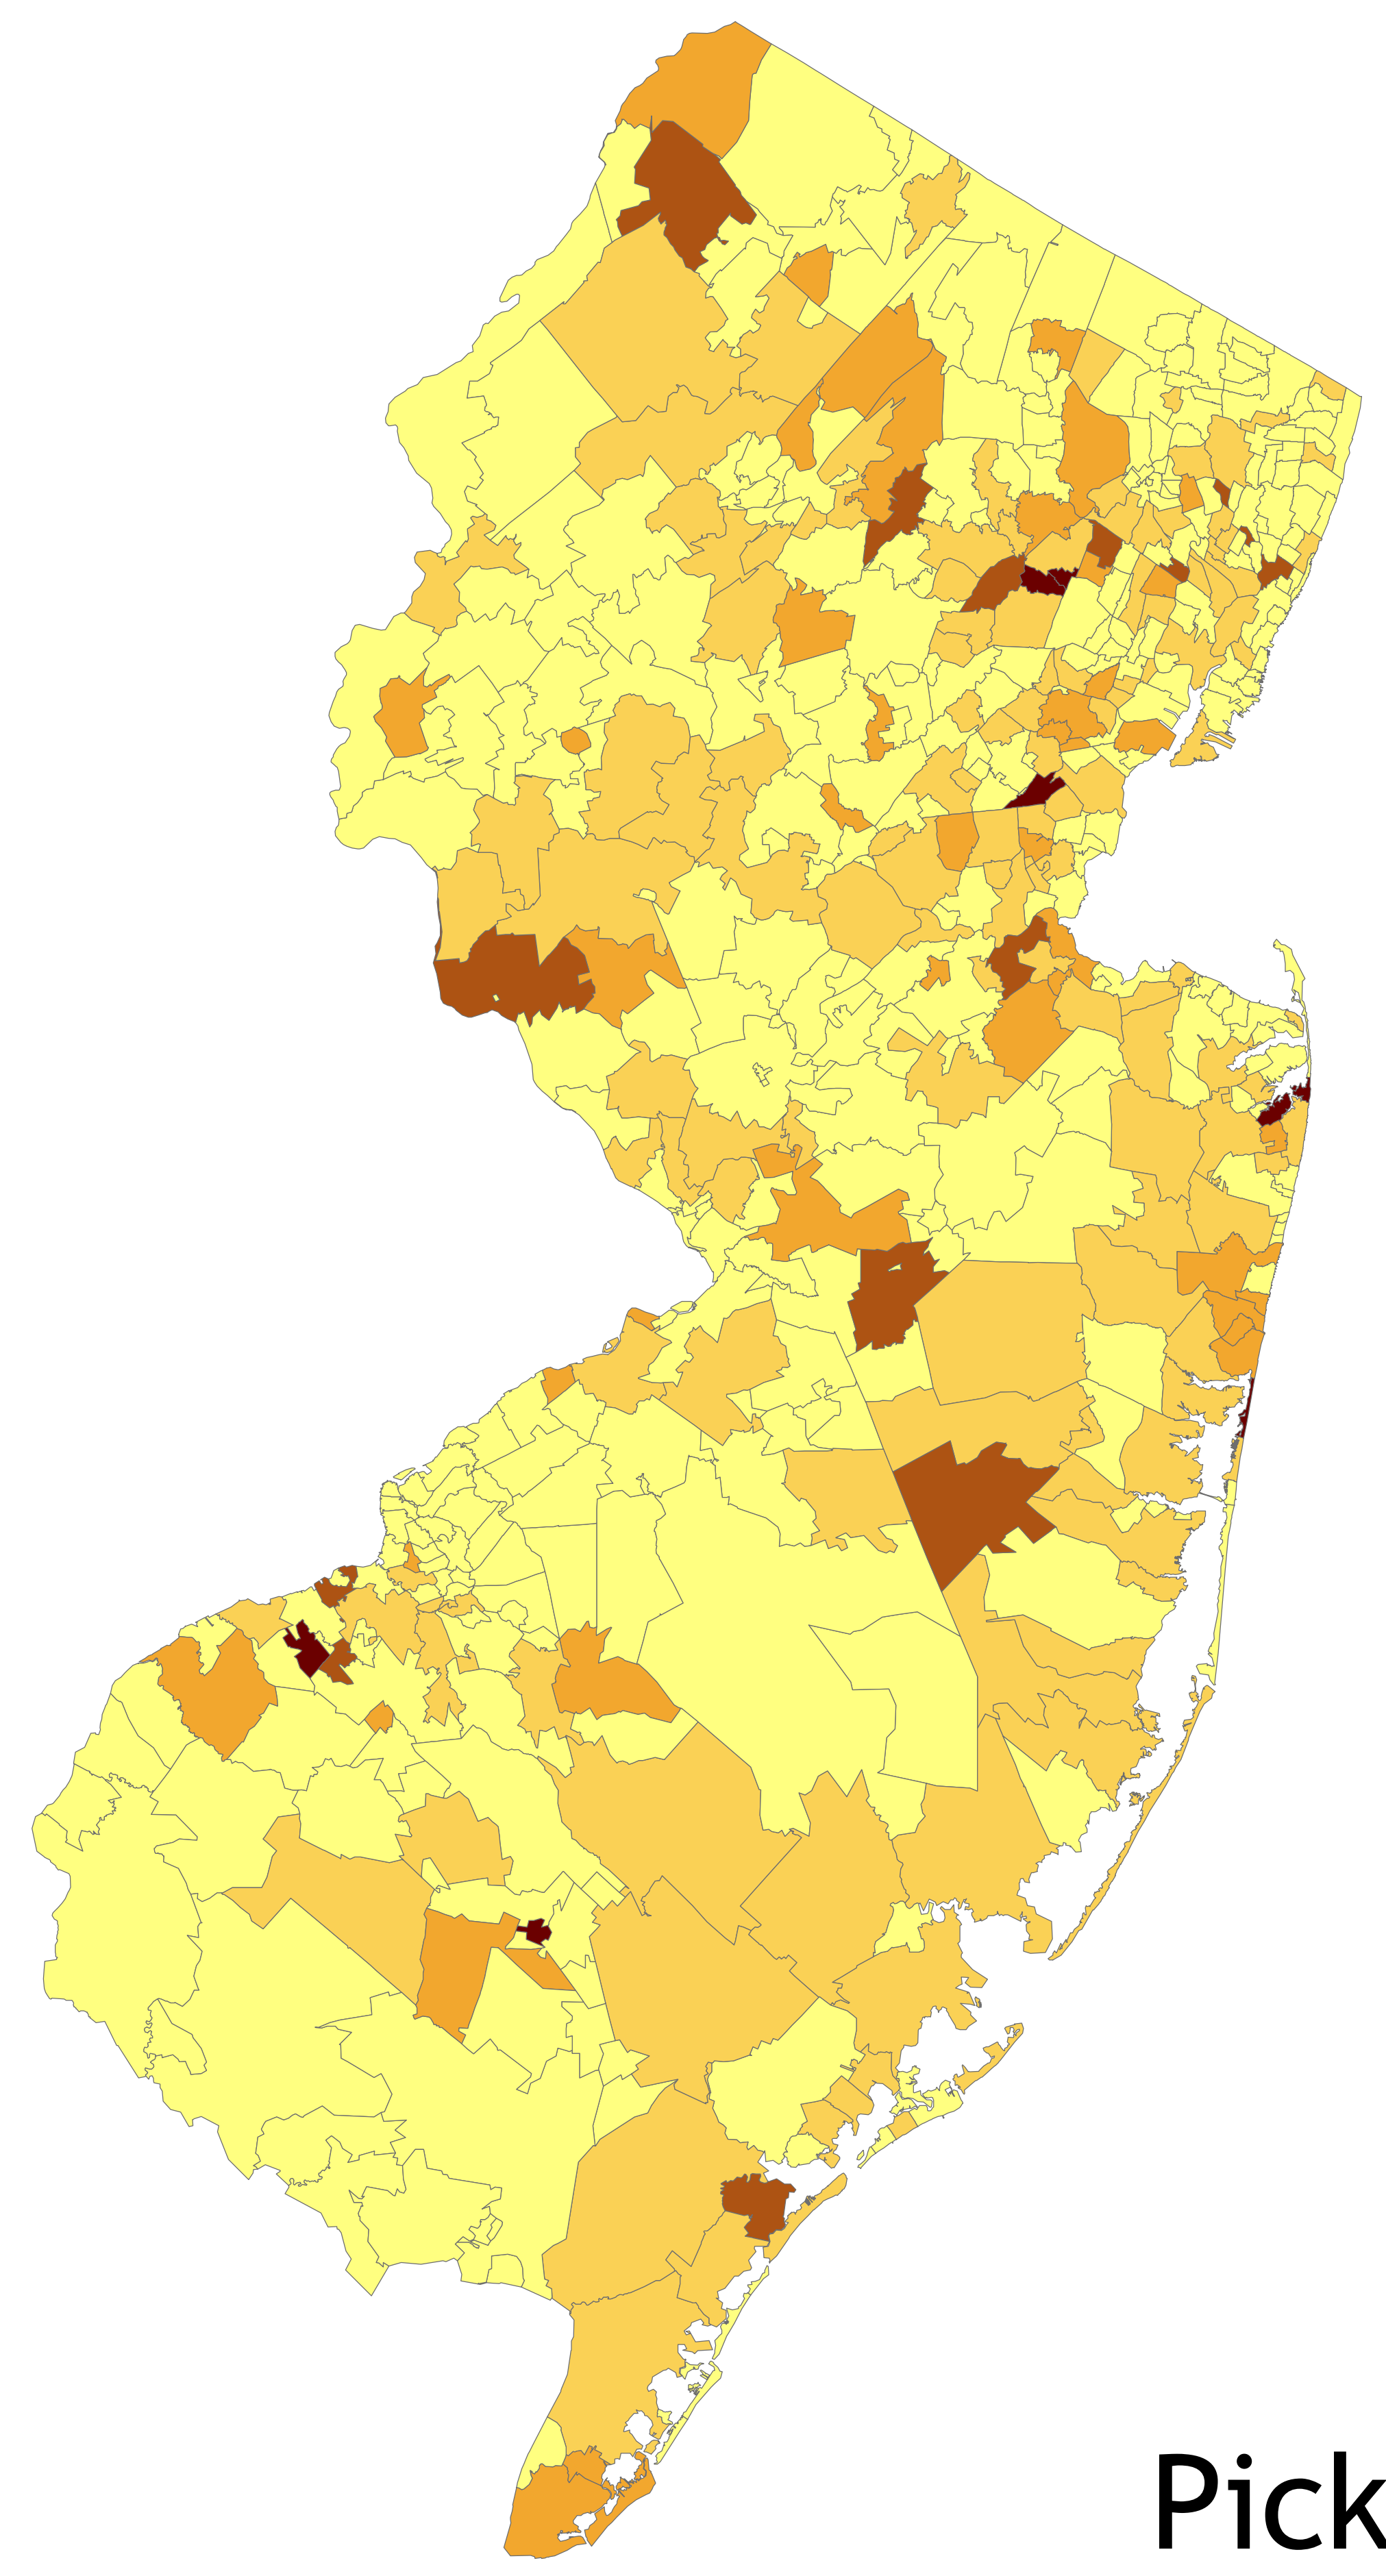

NJ Lottery Winner Distribution by ZIP Code

Data was collected from the NJ Lottery Commission Website on 18 November 2003. The data was joined with a ZIP Code polygon layer and a location quotient was performed on the data.

John J Reiser

Scale is 1:550,000

Pick Six

Instant Win